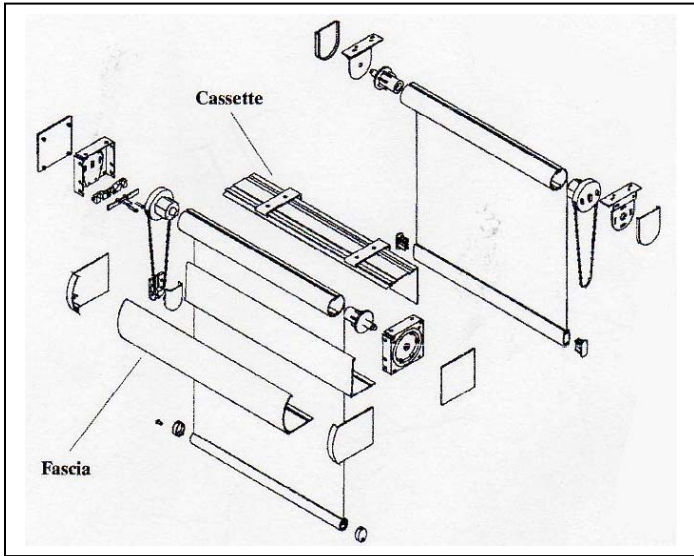

THE IDEAL INTERIOR SHADE TO FILTER NATURAL LIGHT

Roller Shade with Curved Fascia

with MASTERSHADE® INTERIOR SCREENS

The MASTERSHADE® ISC Interior screen system from Sunair® is the perfect solution for maintaining shade and comfort in your home or office. The ISC Mastershade® dramatically decreases heat and glare caused by the sun. Our screens are the ideal solution for solar protection, shading, or total black out by controlling or blocking the sunlight that penetrates your windows and doors. Our shades also protect your furniture, curtains, and floor coverings! Imagine sitting at your computer or watching TV without being disturbed by too much sunlight and still having a view of the outside. The Mastershade® is available in hundreds of fabric colors and is operated either by a motor or manual controls.

ISC6000 with Pull Chain

ISC6500 Duo Shade with Pull Chain

ISC6000 & 6500

Max width 12 ft.
Max drop 14 ft.

ISC7000

Max width 14 ft. / 40 ft.
Max drop 14 ft.

Note: Max drop depends on size for all models above. Wider widths are available for the ISC7000 with split.s