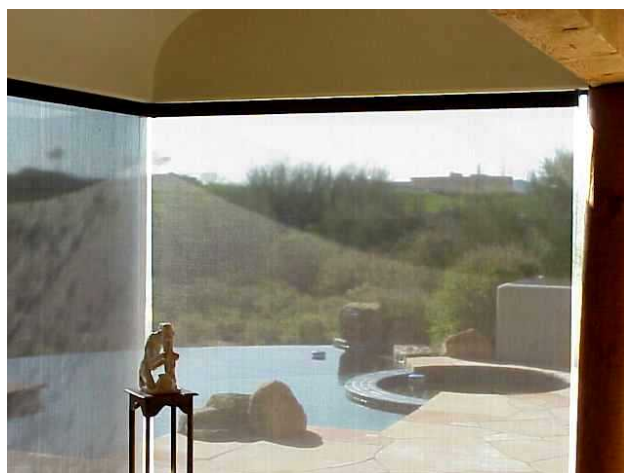

THE IDEAL INTERIOR SHADE TO FILTER NATURAL LIGHT

Roller Shade with Curved Fascia

with MASTERSHADE® INTERIOR SCREENS

The MASTERSHADE® ISC Interior screen system from Sunair® is the perfect solution for maintaining shade and comfort in your home or office. The ISC Mastershade® dramatically decreases heat and glare caused by the sun. Our screens are the ideal solution for solar protection, shading, or total black out by controlling or blocking the sunlight that penetrates your windows and doors. Our shades also protect your furniture, curtains, and floor coverings! Imagine sitting at your computer or watching TV without being disturbed by too much sunlight and still having a view of the outside. The Mastershade® is available in hundreds of fabric colors and is operated either by a motor or manual controls.

www.sunairawnings.com

Enjoy the sun when you want it and shade when you need it with the Mastershade® ISC Interior screen system. Our screens will significantly reduce indoor temperature while lowering cooling costs by blocking the sun's rays. Depending on the type of fabric used and size of the window, you may realize a reduction in air-conditioning costs. Sunair® has three ISC Screen models to fit your needs, depending on the size of the window.

ISC6000 with Pull Chain

ISC6500 Duo Shade with Pull Chain

ISC6000 & 6500

Max width 12 ft.
Max drop 14 ft.

ISC7000

Max width 14 ft. / 40 ft.
Max drop 14 ft.

Note: Max drop depends on size for all models above. Wider widths are available for the ISC7000 with split.s

Shade is partially extended down

SOMFY MOTORS feature either a standard wall switch or an integrated radio receiver that allows you to operate the shade by remote. The optional "Chronis-Lite" sun sensor will lower the shades automatically when shade is needed.