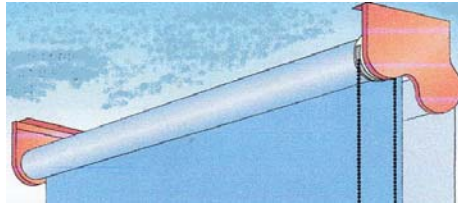

THE IDEAL INTERIOR SHADE TO FILTER NATURAL LIGHT

Roller Shade with Curved Fascia

with MASTERSHADE® INTERIOR SCREENS

The MASTERSHADE® ISC Interior screen system from Sunair® is the perfect solution for maintaining shade and comfort in your home or office. The ISC Mastershade® dramatically decreases heat and glare caused by the sun. Our screens are the ideal solution for solar protection, shading, or total black out by controlling or blocking the sunlight that penetrates your windows and doors. Our shades also protect your furniture, curtains, and floor coverings! Imagine sitting at your computer or watching TV without being disturbed by too much sunlight and still having a view of the outside. The Mastershade® is available in hundreds of fabric colors and is operated either by a motor or manual controls.

www.sunairawnings.com

Enjoy the sun when you want it and shade when you need it with the Mastershade® ISC Interior screen system. Our screens will significantly reduce indoor temperature while lowering cooling costs by blocking the sun's rays. Depending on the type of fabric used and size of the window, you may realize a reduction in air-conditioning costs. Sunair® has three ISC Screen models to fit your needs, depending on the size of the window.

ISC6000 with Pull Chain

ISC6500 Duo Shade with Pull Chain

ISC6000 & 6500

Max width 12 ft.
Max drop 14 ft.

ISC7000

Max width 14 ft. / 40 ft.
Max drop 14 ft.

Note: Max drop depends on size for all models above. Wider widths are available for the ISC7000 with split.s