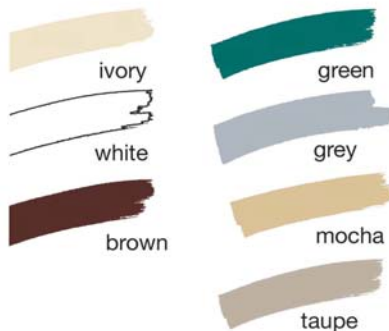

FABRIC COLORS

Choose an Acrylic stripe or solid fabric from our exclusive PARA Tempotest fabric collection.

STANDARD FRAME COLORS

(Custom colors available)

Motorize your awning with a tubular motor from SOMFY. With the flick of a switch the window awning will extend and retract. Add automatic sun and wind controls and the awning will extend and retract automatically with the elements.